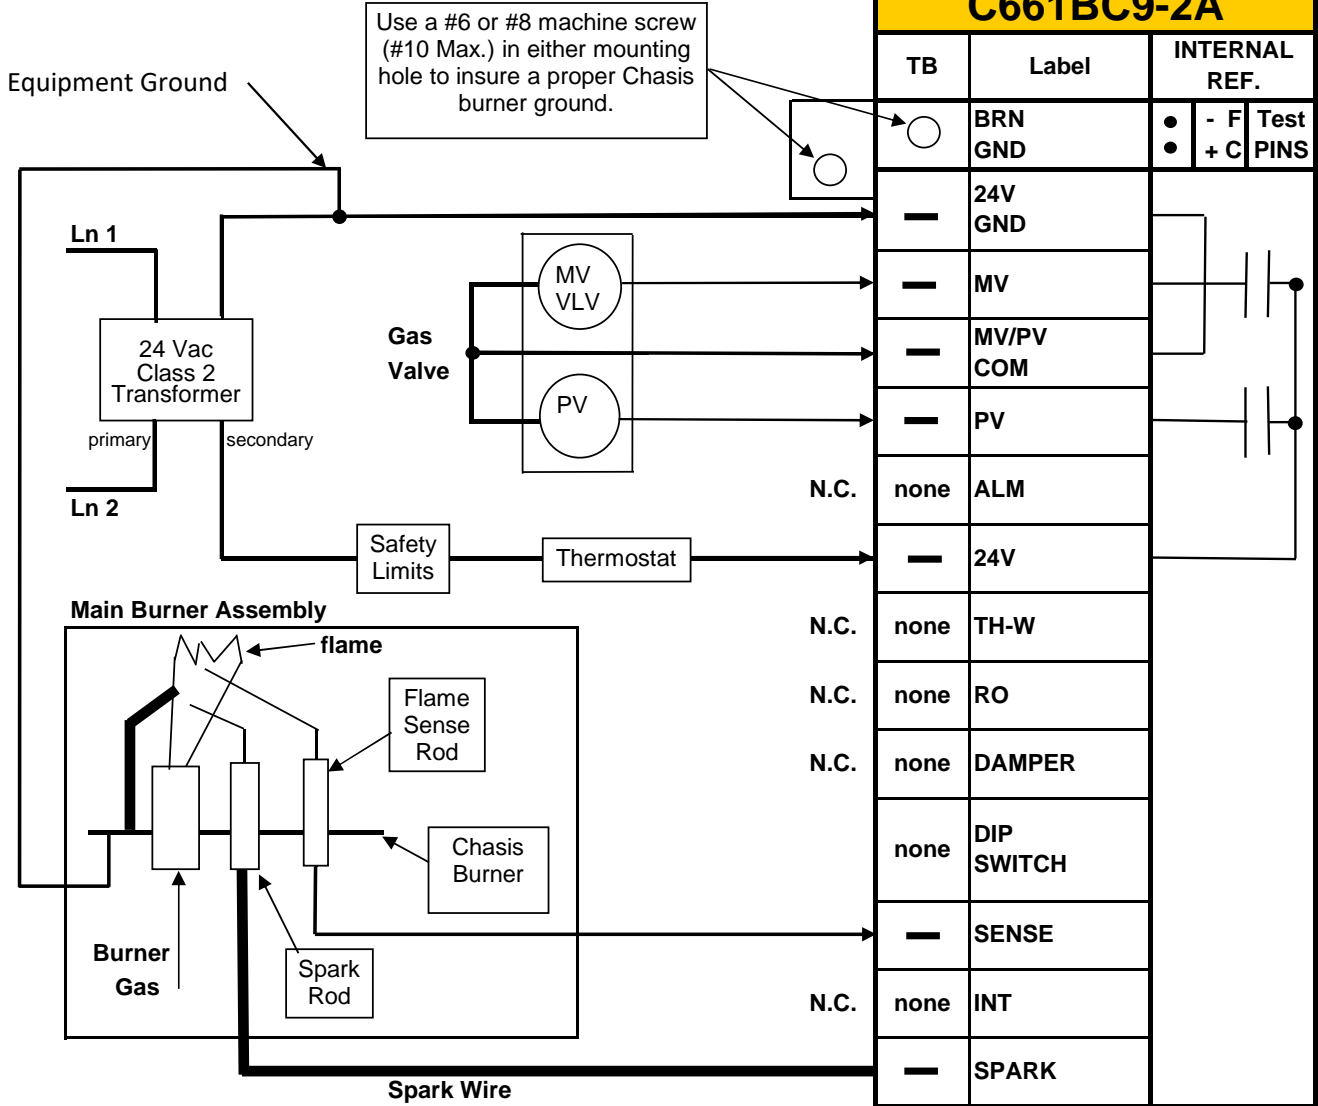

**For System Control Engineering**  
**24VAC IPI (Intermittent Pilot Ignition) Control, Ext. Sense**

Model No.:

**C661BC9-2A**

N.C. = No Connection

BASO Gas Products LLC

BASO Gas Products LLC

450 East Horseshoe Rd  
 P.O. Box 170  
 Watertown, WI 53094  
 Toll Free: 1-877-227-6427  
 ph: 920-206-3212  
 fx: 920-261-3878  
[www.baso.com](http://www.baso.com)